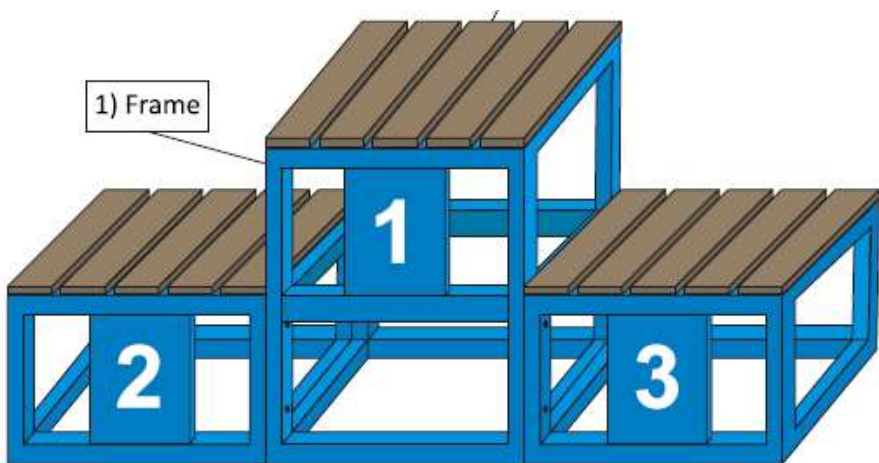

Product Code: 1156424

Product Name WINNER'S STAND

Overall dimensions Length: 1500 mm

Height: 527 mm

Width: 500 mm

Mass: 41,6 kg

Part:	Description:	Dimensions: [mm]	Mass: [kg]
1) Frame	Steel profile, Powder coated RAL 5002	30x30x2	24,3
2) Wooden boards	Pinewood	500x95x30	17,1 [1,14 / pcs.]
3) Fitting elements	screws, nuts		0,2